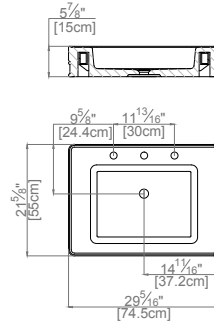

SAINT GERMAIN

The set includes / El conjunto incluye / L'ensemble comprend les éléments suivants:

- -Wash basin / Lavabo / Lavabo.
- -Coupling / Junta de conexión / Joint de raccordement.
- -Bracket / Escuadra de sujeción / Équerre de fixation.
- -Screws / Tornillería / Visserie.

Saint Germain Lavabo

Description	Format	Codes	Group	Pcs	m2	Kg
Blanc	74,5x55x15 cm 29 5/16" x 21 5/8" x 5 7/8"	100179773 L179703034	G-181	1 x Cj 1 x Pal	0,41 x Cj 0,41 x Pal	103,52 x Cj 103,52 x Pal
Noir	74,5x55x15 cm 29 5/16" x 21 5/8" x 5 7/8"	100179764 L179703024	G-181	1 x Cj 1 x Pal	0,41 x Cj 0,41 x Pal	103,52 x Cj 103,52 x Pal

Qmax L/min=12 l/min (Pressure/Presión/Pression= 3 bar).

CASQUILLO DESAGÜE 2CM CROMO
100043169 - N899393001
NOKEN

VACIADOR FIJO SIN REBOSADERO CROMO
100040383 - N299606001
NOKEN

STONE PEDESTAL / EMBELLECEDOR
PIEDRA / ÉLÉMENT DÉCORATIF PIERRE
Hidden-drain pedestals are available on order in the same material and with the same finish as that used for the wash basin. / Los embellecedores del desagüe pueden realizarse bajo pedido con el mismo material y acabado que el lavabo. / Sur demande, les éléments décoratifs du drain peuvent être fabriqués dans le même matériel et avec les mêmes finitions que le lavabo.